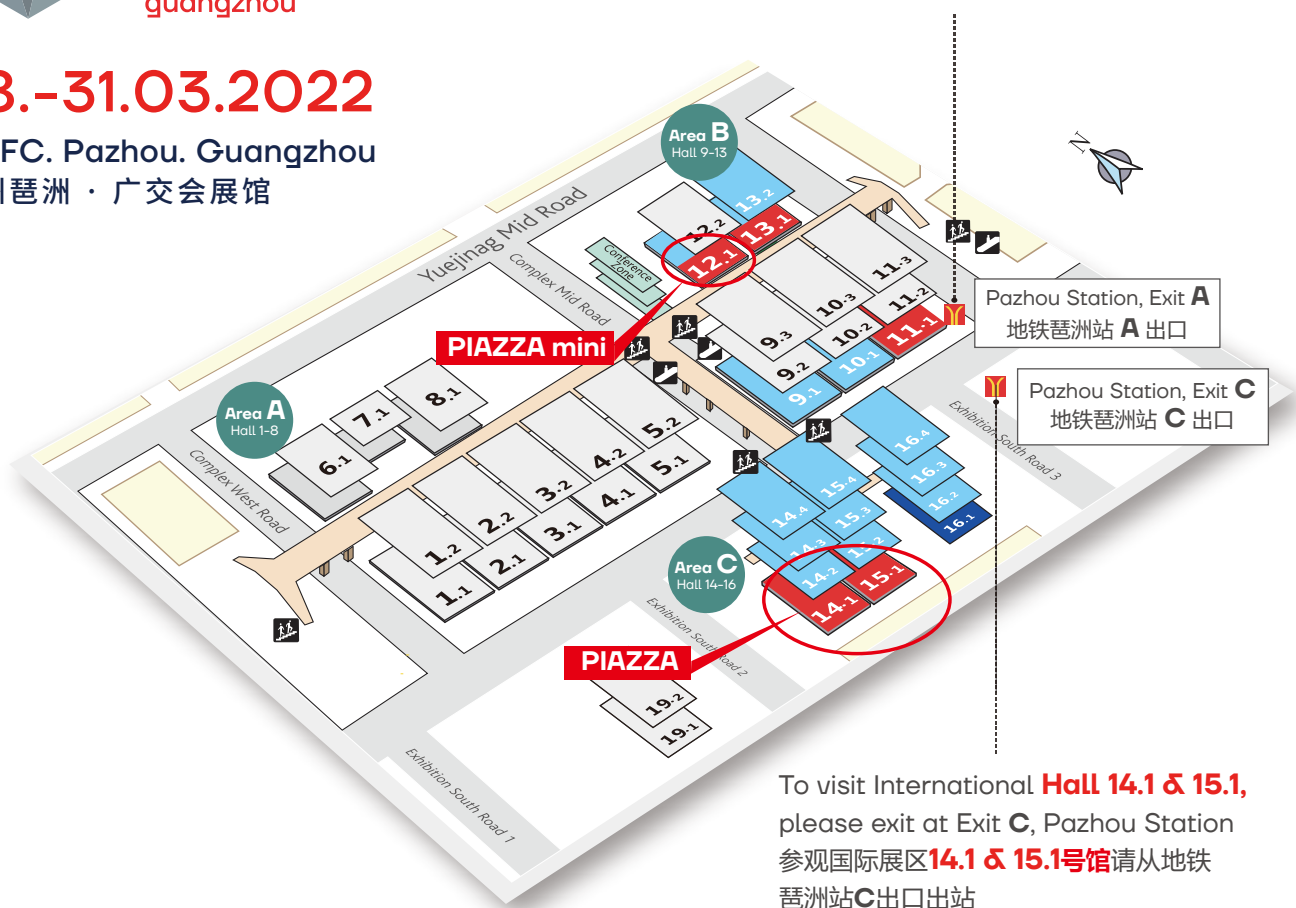

To visit International **Hall 11.1, 12.1 & 13.1**, please exit at Exit **A**, Pazhou Station
 参观国际展区**11.1, 12.1 & 13.1**号馆
 请从地铁琶洲站**A**出口出站

28.-31.03.2022

CIEFC. Pazhou. Guangzhou
 广州琶洲·广交会展馆

To visit International **Hall 14.1 & 15.1**, please exit at Exit **C**, Pazhou Station
 参观国际展区**14.1 & 15.1**号馆
 请从地铁琶洲站**C**出口出站

Domestic Halls

国内展区

16.1 Visitor Registration Center

买家登记中心

China International Furniture Fair - Office Show

办公环境展

Note: The above hall plan is subject to change without prior notice
 注：主办方保留展馆分布图变动权力，以现场公布为准